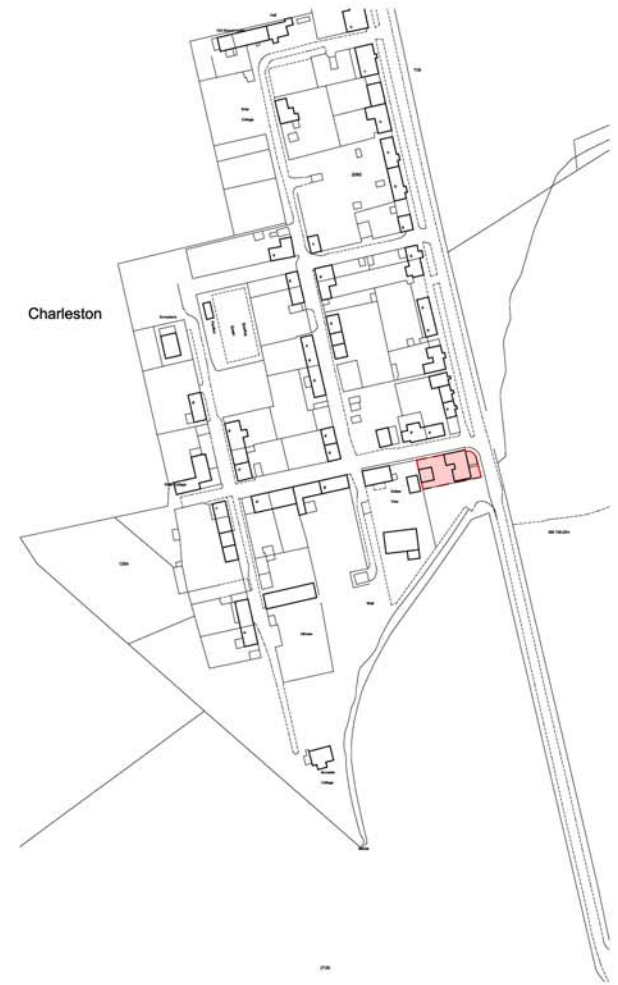

Charleston Inn,  
Charleston by Forfar

Site Plan

Location Plan

Site & Location Plan

LEADINGHAM JAMESON ROGERS + HYND

C H A R T E R E D   A R C H I T E C T S

18 South Tay Street Dundee DD1 1PD Tel: 01382 200511 Fax: 01382 225226 e-mail: [admin@LJRH.co.uk](mailto:admin@LJRH.co.uk)