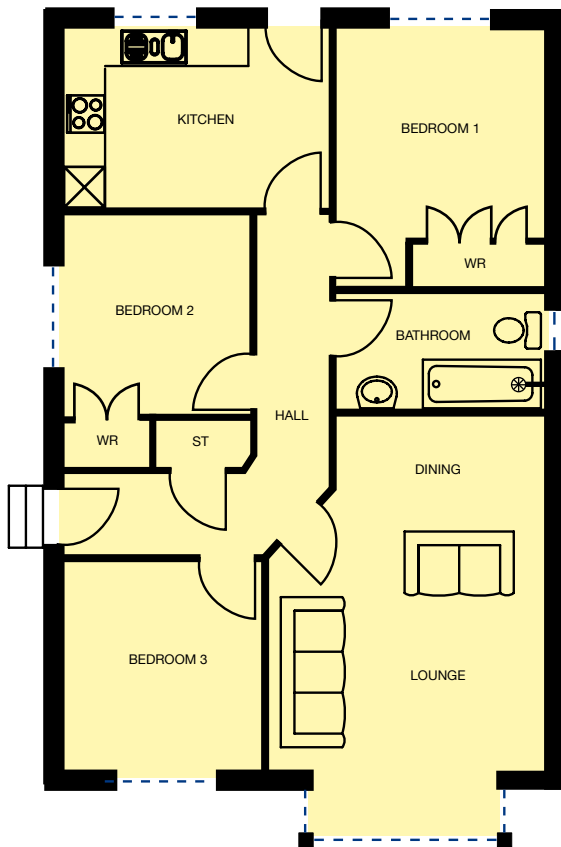

Glenisla

Three bedroom bungalow

floor area 78m²

A traditional three bedroom bungalow that benefits from both its spacious design and practicality.

Floor plan

Lounge	4000 x 6100 into bay
Kitchen	3900 x 2600
Bedroom 1	3000 x 3750
Bedroom 2	2700 x 3000
Bedroom 3	2900 x 3000
Bathroom	3000 x 1700